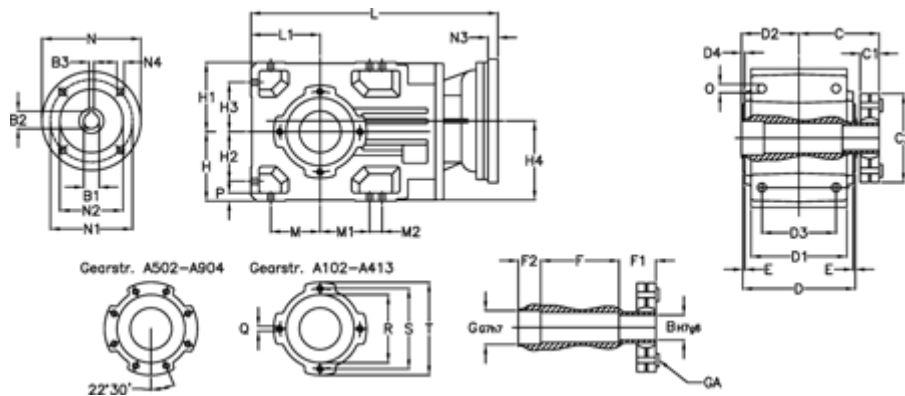

Data Sheet

Article number: 29600203965225
 Description: Bevel helical gearbox
 A202US-39,6-P71B5

Measures

B = 30	D1 = 110	F2 = 36	L = 306.0	N3 = -
B1 = 14	D2 = 60	G = 32	L1 = 80	N4 = M8x16
B2 = 16.3	D3 = 90	GA = 14,5 NM	M = 60.0	O = 9.5
B3 = 5	d4 = 4.5	H = 80	M1 = 60.0	P = 9
C = 89.5	Description = A202US-xx-P71 B5	H1 = 80	M2 = -	Q = M8x15
C1 = 23	E = 3.0	H2 = 60.0	N = 160	R = 95
C2 = 72.0	F = 77.5	H3 = 60.0	N1 = 130	S = 115
D = 136	F1 = 36.0	H4 = 93.0	N2 = 110	T = 140